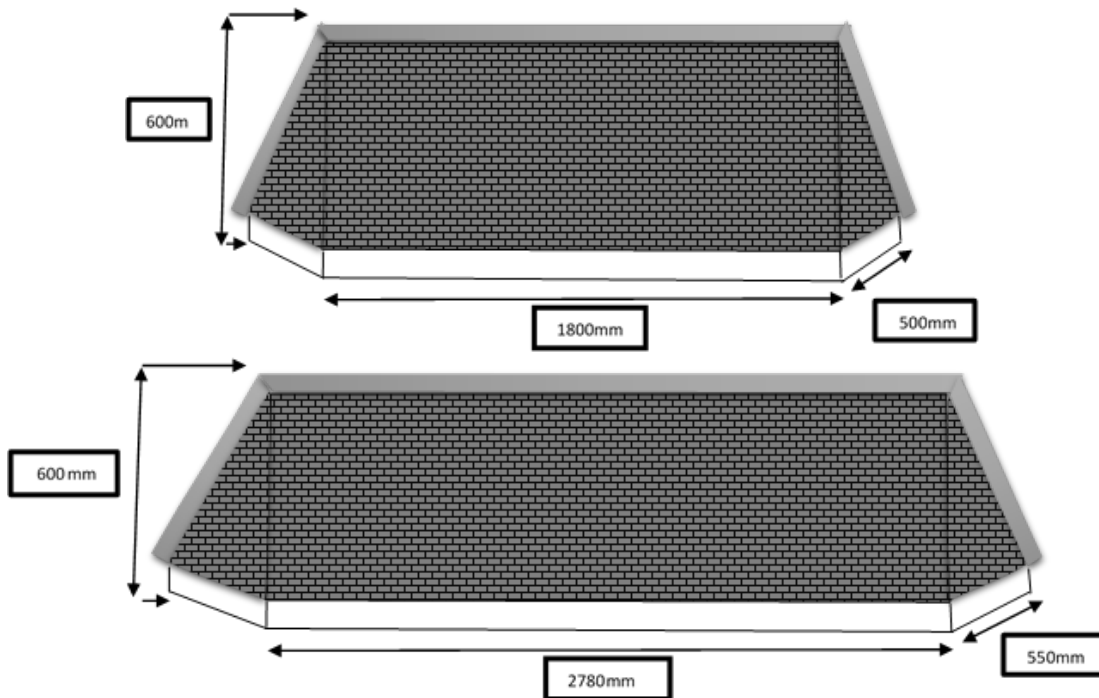

AMAZON DOOR CANOPY

Available in two widths