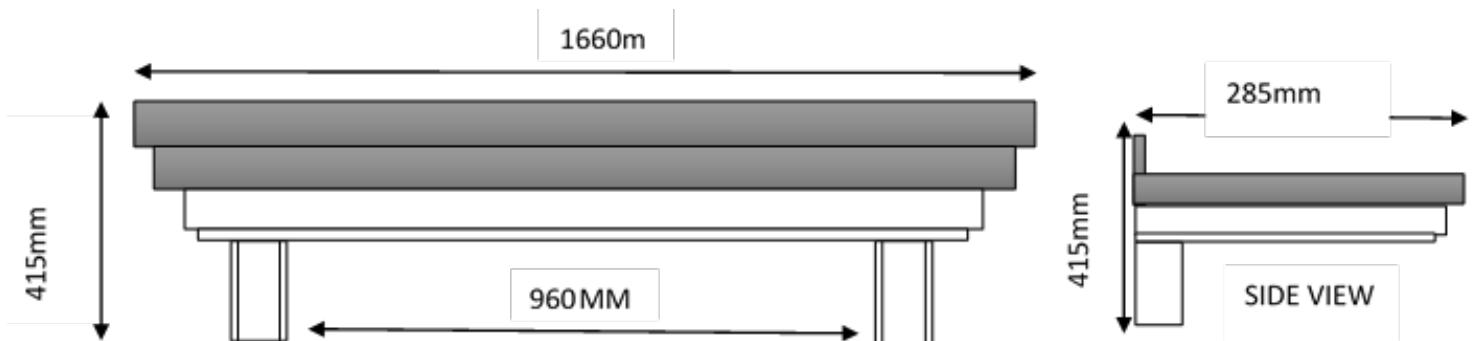

AURA DOOR CANOPY