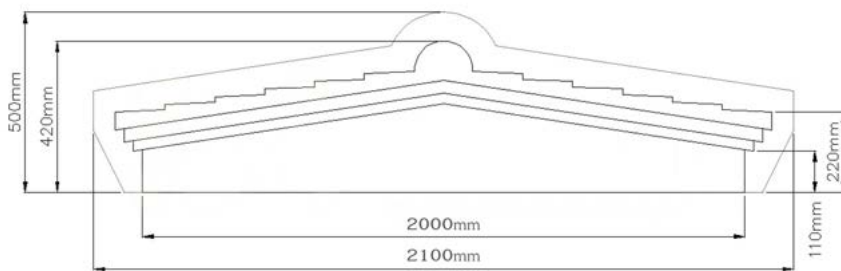

FRONT VIEW

FRONT VIEW

SIDE VIEW