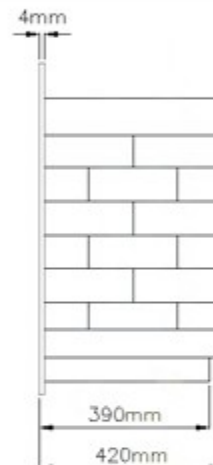

APOLLO DOOR CANOPY

SIDE VIEW