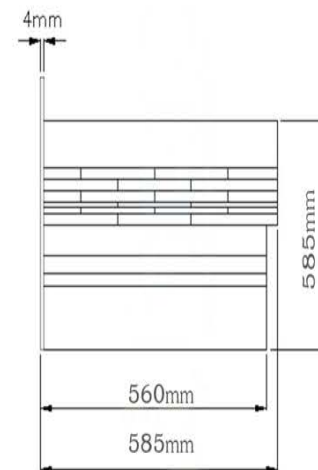

ELEGANCE COMPLETE DOOR ENTRANCE PACKAGE

SIDE VIEW