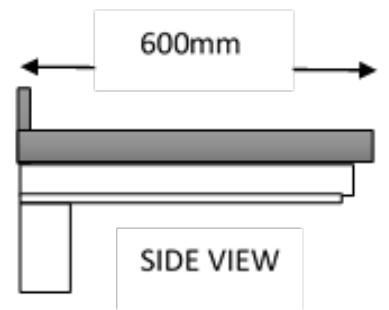

# PALERMO DOOR CANOPY

Made to measure to meet your requirements, any width up to 3000mm.