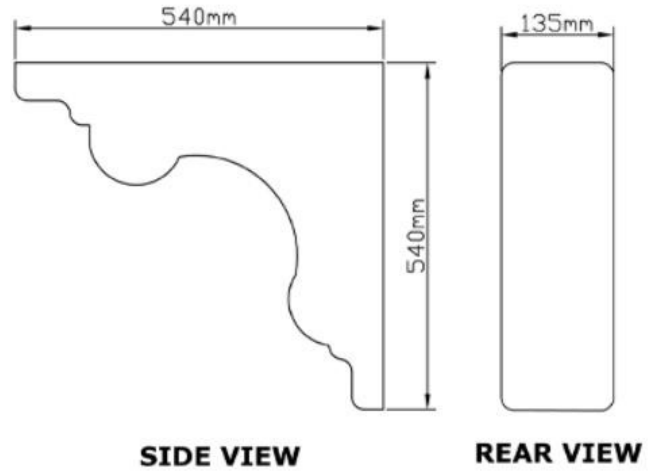

BRACKETS

Brackets Large