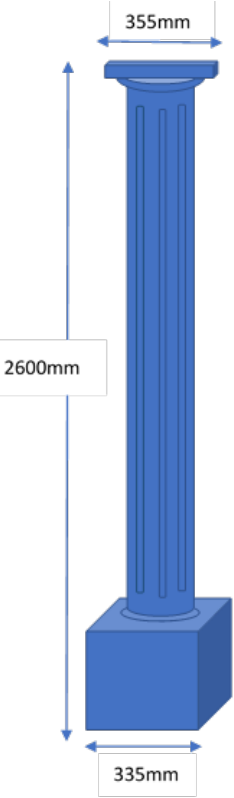

ATHENS WAVE DECORATIVE DOOR COLUMN

Anthracite Grey