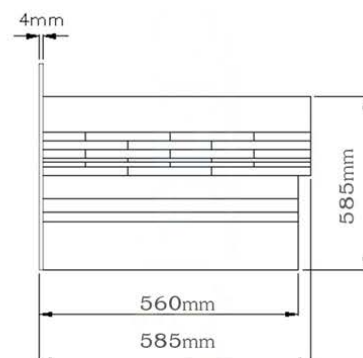

PACIFIC L DOOR CANOPY

Before

After

SIDE VIEW