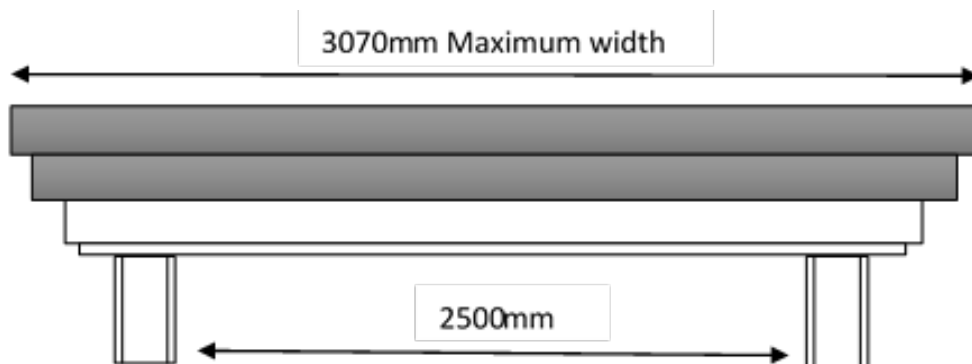

# DELTA DOOR CANOPY

The Delta door canopy can be made to your requirements in any width up to 3000mm

Mahogany Colour