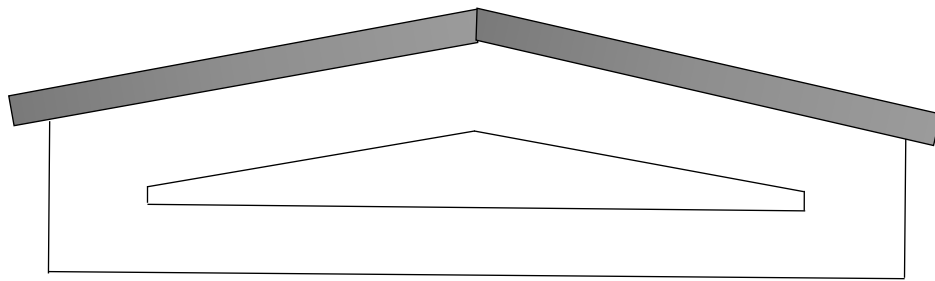

# PALERMO DOOR CANOPY

Made to measure to meet your requirements, any width up to 3000mm.

# ALTA DOOR CANOPY

1600mm

1500mm

420mm

420mm