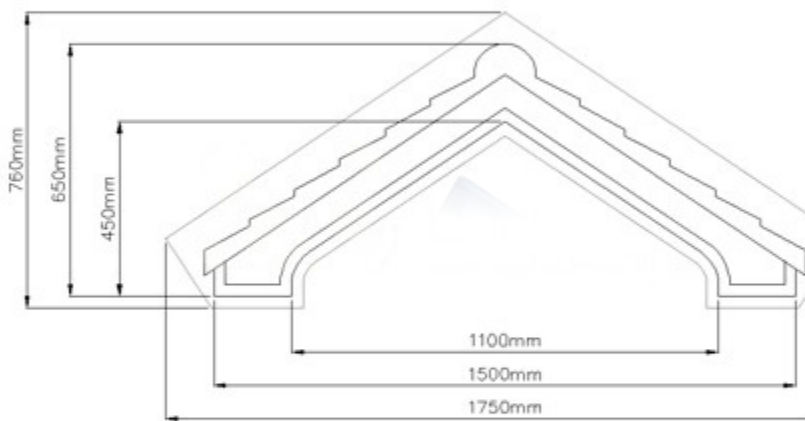

APOLLO DOOR CANOPY

FRONT VIEW