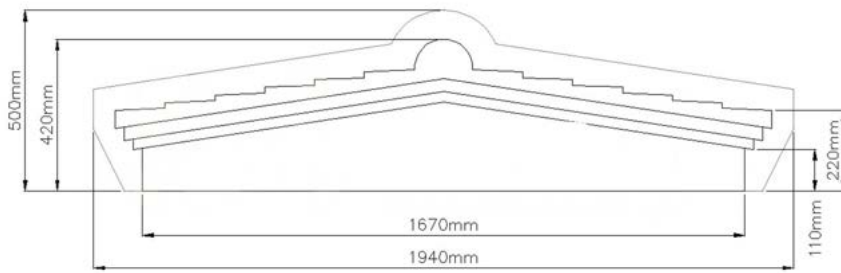

# PALERMO DOOR CANOPY

Made to measure to meet your requirements, any width up to 3000mm.

# ALTA DOOR CANOPY

1600mm

1500mm

420mm

420mm

# PACIFIC DOOR CANOPY

Available in two widths

FRONT VIEW

SIDE VIEW

FRONT VIEW

SIDE VIEW