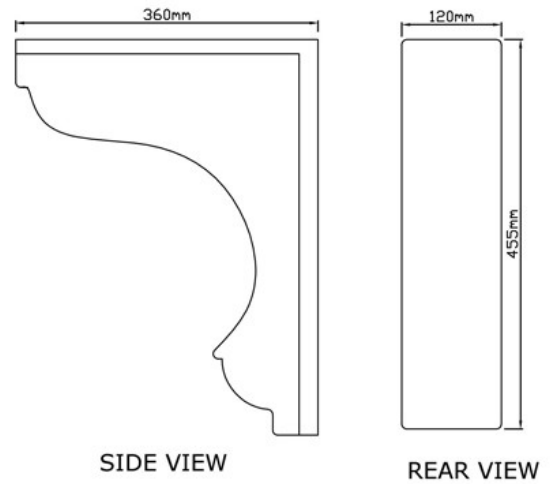

Brackets Medium