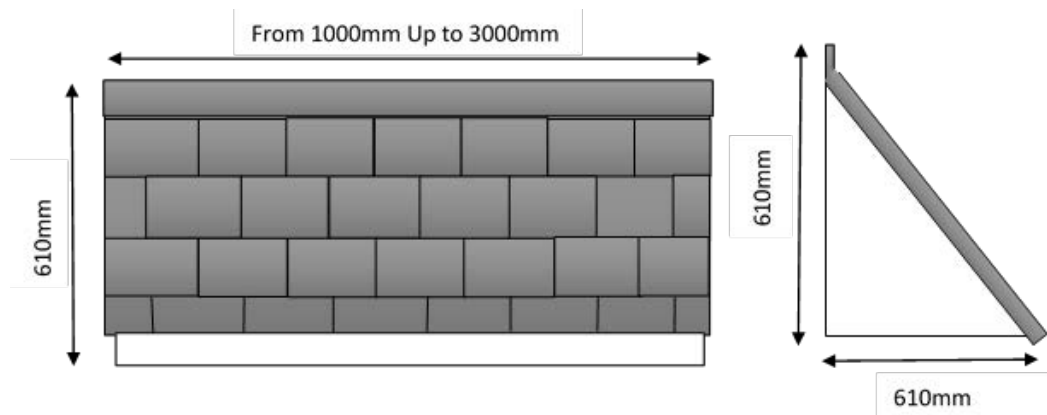

# DELTA DOOR CANOPY

The Delta door canopy can be made to your requirements in any width up to 3000mm

Mahogany Colour

# PALERMO DOOR CANOPY

Made to measure to meet your requirements, any width up to 3000mm.