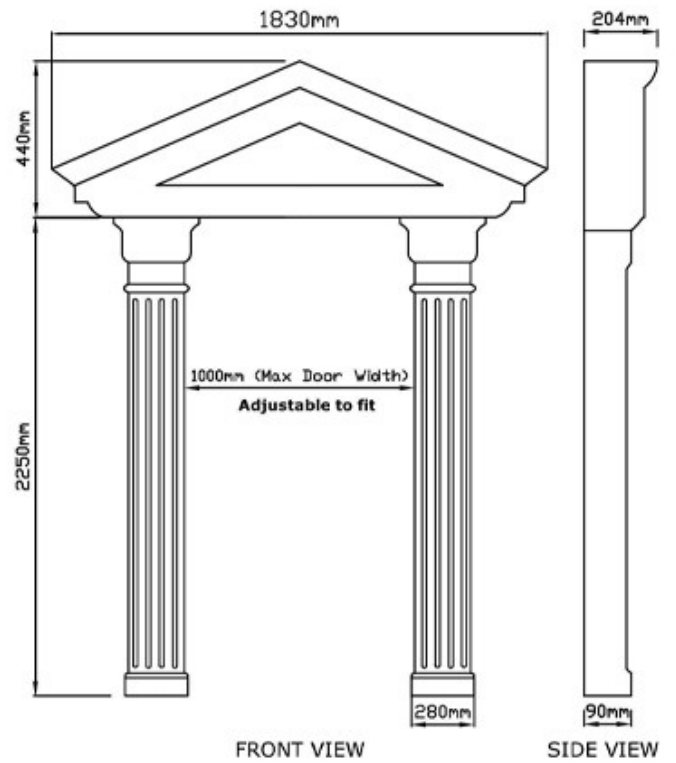

ODYSSEUS DOOR SURROUND

Victorian style