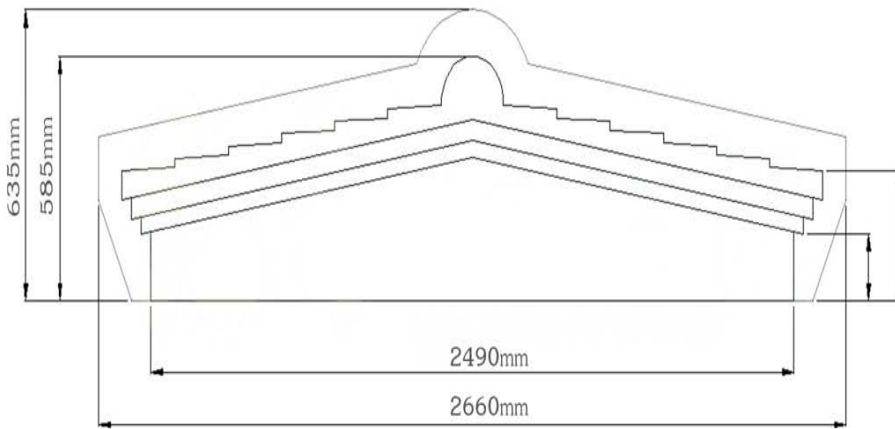

ELEGANCE COMPLETE DOOR ENTRANCE PACKAGE

FRONT VIEW