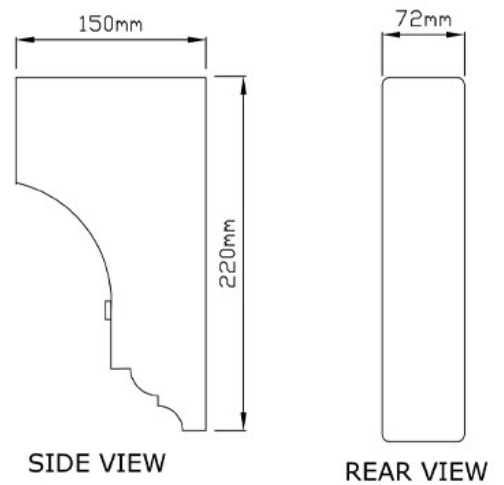

Brackets Small