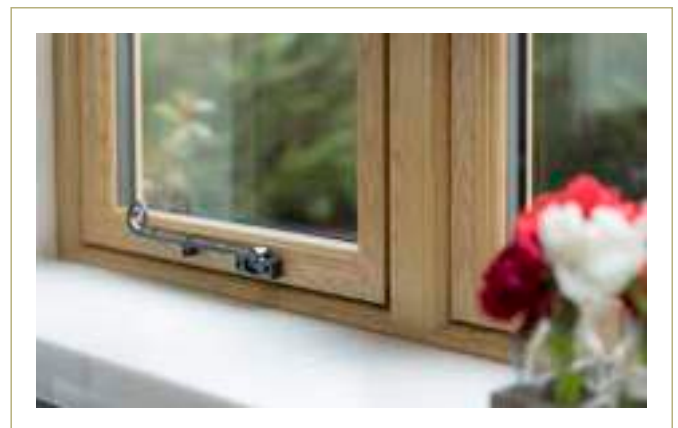

What makes our windows so unique?

PERFORMANCE

To keep out the wind and rain we use our patented high performance, multifunctional weatherseals. The airtight seal this creates helps to maintain your comfort inside your home.

The Flush Sash dual seal is exceptionally watertight, with the added benefit of concealing any hardware. Any water that has found its way inside is quickly evacuated due to the intelligently designed integral drainage gutter.

CONSERVATION

Our Heritage Flush and Sculptured Sash windows look great in any surrounding, from country cottages to modern townhouses. Their subtle charm and elegance will transform your home.

If you live in a Conservation Area, home improvements such as replacing your windows and doors will require planning consent as there are strict guidelines to ensure that architectural features are preserved.

We have designed the Heritage Window Collection with this in mind; replicating the appearance and style of traditional timber windows with features such as our authentic Wood Grain Finish, Monkey Tail Handles and Georgian Bar options. However, you should always obtain consent from a planning/conservation officer before proceeding with an installation.