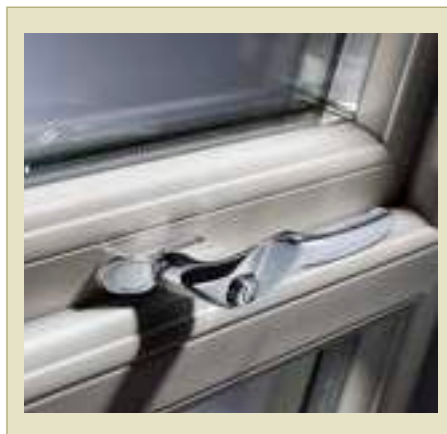

HERITAGE WINDOW COLLECTION

Sculptured

Chamfered

SCULPTURED & CHAMFERED SASH WINDOW

Sculptured and Chamfered Sash windows feature outward opening sashes which stand proud of the face of the window frame and are the more typical style used in homes you see today. For that period property look, both Sculptured and Chamfered Sash windows can also feature a dummy sash. This simple but effective upgrade to achieve 'equal sightlines' can really enhance the beauty of your home. See Page 42.