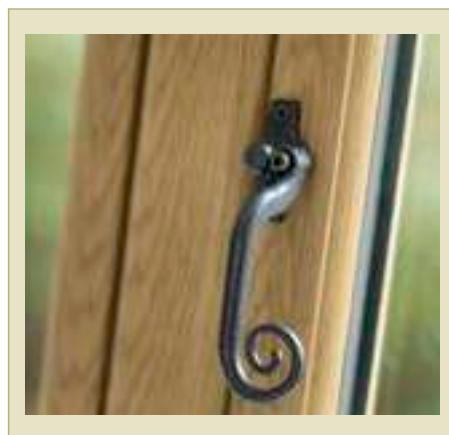

FLUSH SASH WINDOW

Designed to replicate the appearance of timber, Flush Sash windows are distinguished by sashes that close into the frame and finish flush with the face of the window. Flush Sash windows typically have frames that appear the same width, known as 'equal sightlines' this look is achieved using dummy sashes, something that undoubtedly improves the overall appearance of your property.